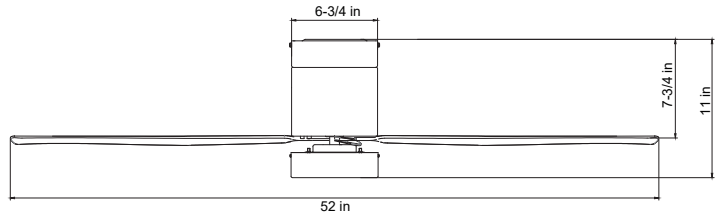

Note: \_\_\_\_\_

Type: \_\_\_\_\_

**11”(H) x 52”(W)**

The WFL Ceiling Fan & Light is the perfect combination of style and functionality for any room. With its sleek and modern design, it adds a touch of elegance to your space while providing efficient cooling and illumination. Key features include: